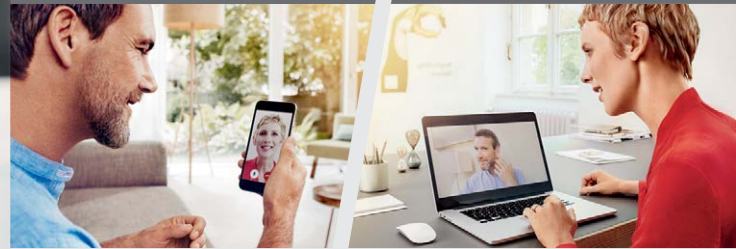

Remote control

Change Motion 13's settings remotely using the **myControl App™**.

More about Motion 13.

myHearing App.

Your myHearing App

Your hearing care professional

Further facts and figures.

Optional Telecoil